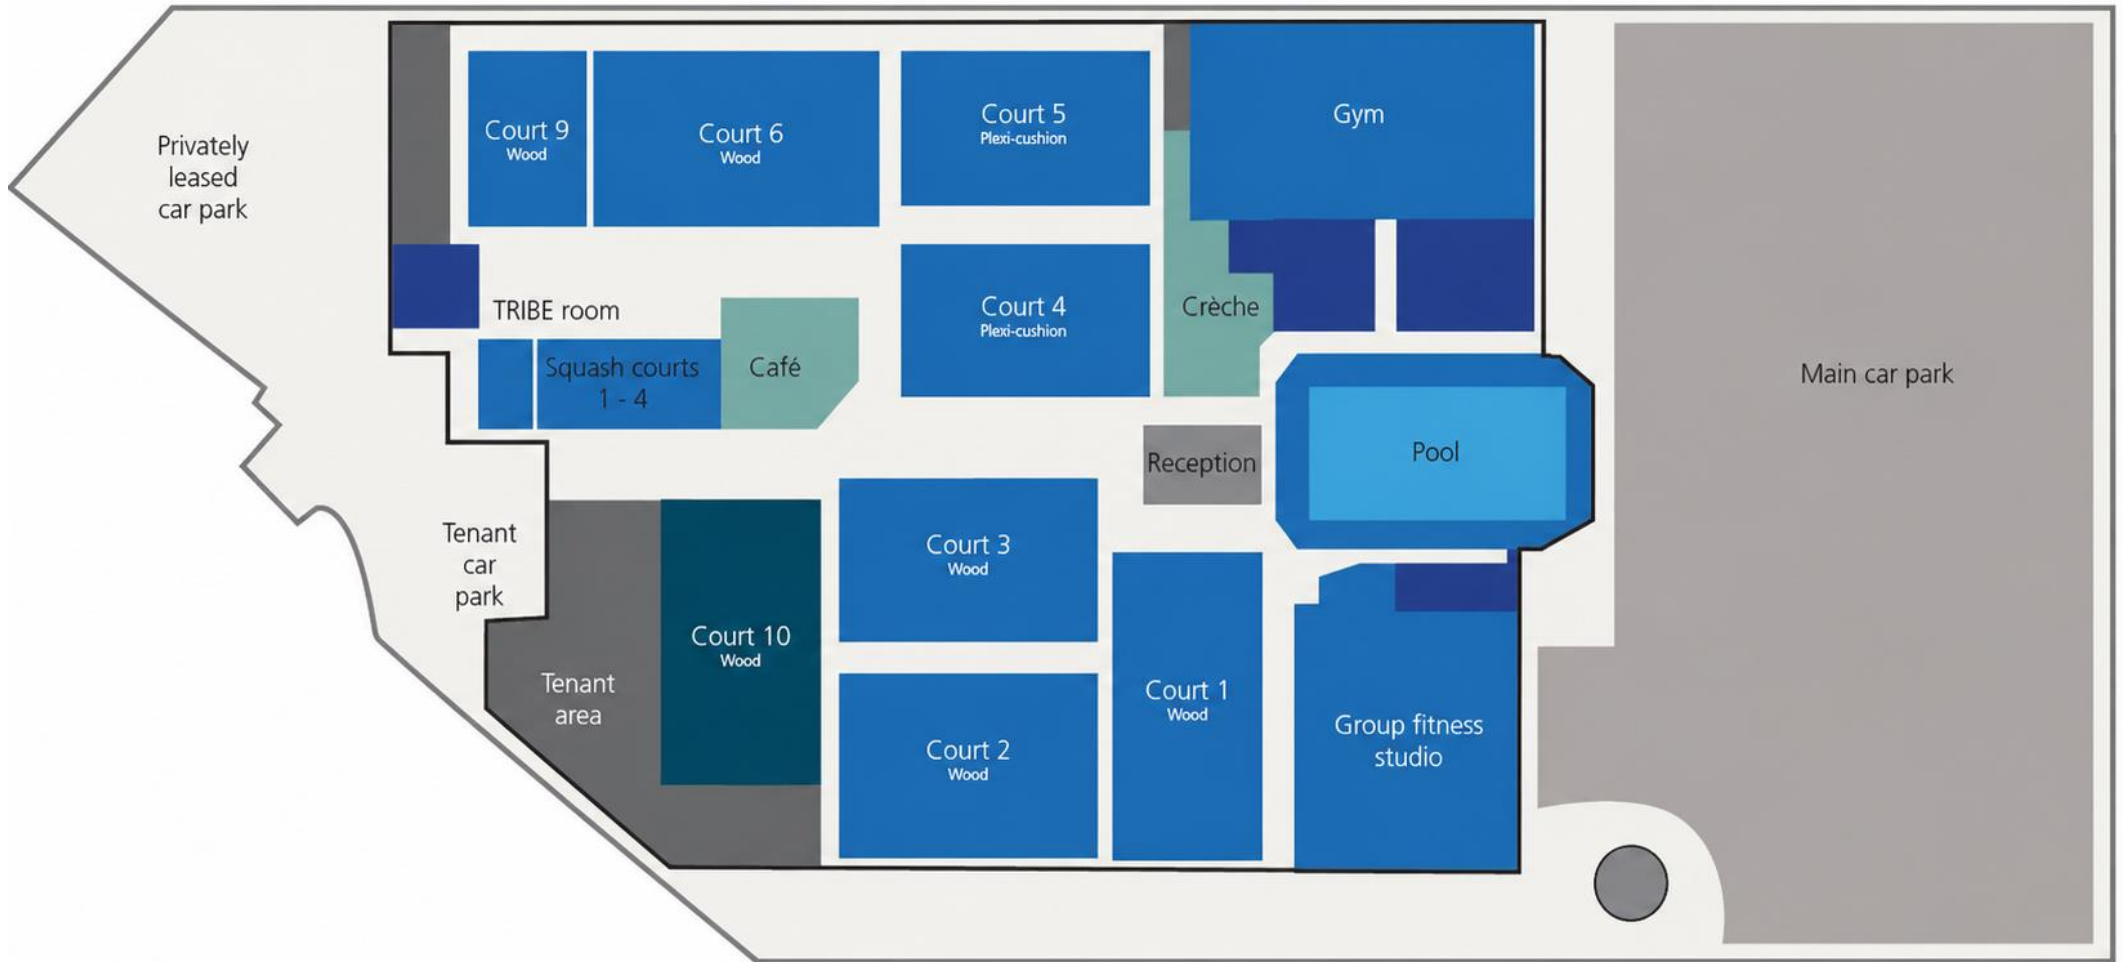

ROUND 2		11:40am	COURT
LJB 1	v	LSC 4	1
LSC 2	v	LSC 3	2
LJB 2	v	LSC 1	3
MER 1	v	SHC 1	4
JSR 1	v	JSR 2	6

BREAK 11:55am – 12:20pm

ROUND 3		12:20pm	COURT
LSC 5	v	LSC 2	1
LSC 1	v	LJB 1	2
LSC 3	v	JSR 1	3
JSR 2	v	MER 1	4
SHC 1	v	LJB 2	6

LORD'S RECREATION CENTRE – SITE MAP

LORD'S RECREATION CENTRE - ACCESS ROUTE

KEY

1	Ramp access		ACROD Bays (x4 bays in marked location)
	LARGE bus entry		SMALL (coach) bus entry ONLY